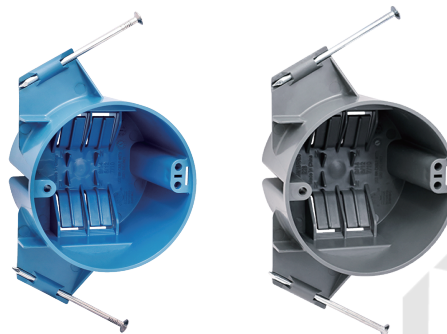

AMERICAN PLASTIC BOX

MODEL NUMBER	APBR18-3
CUBIC CAPACITY	18 Cubic Inches
DESCRIPTION	New Work; 18 cu in; Nail-on; Ceiling Box with Wire Clamps. With Four Integral Clamps
MATERIAL	PPO
MOUNTING MEANS	Captive Nails
PRODUCTS SIZE L×W×D	3"×3"×2-3/4"
OUTER BOX SIZE L×W×D(CM)	45.5×32×36
STD. CTN. QTY.	50 Pcs
CERTIFICATIONS	ISO9001, ISO14001, ETL5010519, 2-hour fire rating
COLOR	Blue, Gray, Red..... Various Colors Can Be Customised

Blue

Gray

Red

Various Colors Can Be Customised

FEATURES & BENEFITS

- Designed and listed for use with non-metallic sheathed cable in accordance with Article 314 of the National Electrical Code®, they make fast work of any residential or light commercial application.
- Non-metallic boxes feature PPO construction for easier installation, greater performance and lower installation cost.
- All PPO boxes are permissible for use with 90° C connectors.
- Wiring System Non-metallic sheathed cable.
- Various Colors Can Be Customised.
- ETL Listed and carries a 2-hour fire rating.