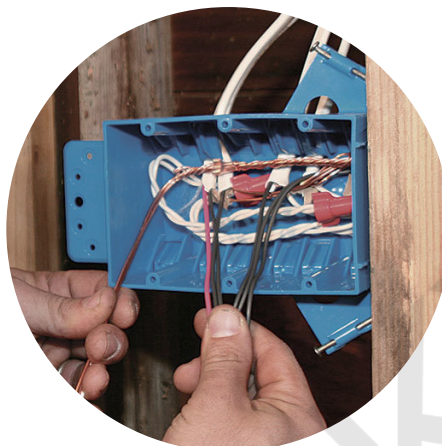

## AMERICAN PLASTIC BOX

<b>MODEL NUMBER</b>	<b>APB03NB (CPB344)</b>
<b>CUBIC CAPACITY</b>	44 Cubic Inches
<b>DESCRIPTION</b>	New Work; 3-Gang; Captive Nail and Bracket Support Mounting; For Use With Non-Metallic Sheathed Cable. With Twelve Integral Clamps
<b>MATERIAL</b>	PPO
<b>MOUNTING MEANS</b>	Captive Nails and Bracket Support
<b>PRODUCTS SIZE L×W×D</b>	5-5/8"×3-3/4"×2-3/4"
<b>OUTER BOX SIZE L×W×D(CM)</b>	50×37.5×31.5
<b>STD. CTN. QTY.</b>	30 Pcs
<b>CERTIFICATIONS</b>	ISO9001, ISO14001, ETL5010519, 2-hour fire rating
<b>COLOR</b>	Blue, Gray, Red..... Various Colors Can Be Customised

## FEATURES & BENEFITS

- Designed and listed for use with non-metallic sheathed cable in accordance with Article 314 of the National Electrical Code®, they make fast work of any residential or light commercial application.
- Non-metallic boxes feature PPO construction for easier installation, greater performance and lower installation cost.
- All PPO boxes are permissible for use with 90° C connectors.
- Wiring System Non-metallic sheathed cable.
- Various Colors Can Be Customised.
- ETL Listed and carries a 2-hour fire rating.