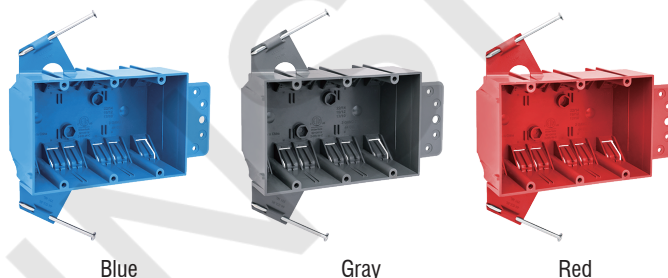

## AMERICAN PLASTIC BOX

<b>MODEL NUMBER</b>	<b>APB03NB (CPB344)</b>
<b>CUBIC CAPACITY</b>	44 Cubic Inches
<b>DESCRIPTION</b>	New Work; 3-Gang; Captive Nail and Bracket Support Mounting; For Use With Non-Metallic Sheathed Cable. With Twelve Integral Clamps
<b>MATERIAL</b>	PPO
<b>MOUNTING MEANS</b>	Captive Nails and Bracket Support
<b>PRODUCTS SIZE L×W×D</b>	5-5/8"×3-3/4"×2-3/4"
<b>OUTER BOX SIZE L×W×D(CM)</b>	50×37.5×31.5
<b>STD. CTN. QTY.</b>	30 Pcs
<b>CERTIFICATIONS</b>	ISO9001, ISO14001, ETL5010519, 2-hour fire rating
<b>COLOR</b>	Blue, Gray, Red..... Various Colors Can Be Customised

Various Colors Can Be Customised

## FEATURES & BENEFITS

- Designed and listed for use with non-metallic sheathed cable in accordance with Article 314 of the National Electrical Code®, they make fast work of any residential or light commercial application.
- Non-metallic boxes feature PPO construction for easier installation, greater performance and lower installation cost.
- All PPO boxes are permissible for use with 90° C connectors.
- Wiring System Non-metallic sheathed cable.
- Various Colors Can Be Customised.
- ETL Listed and carries a 2-hour fire rating.