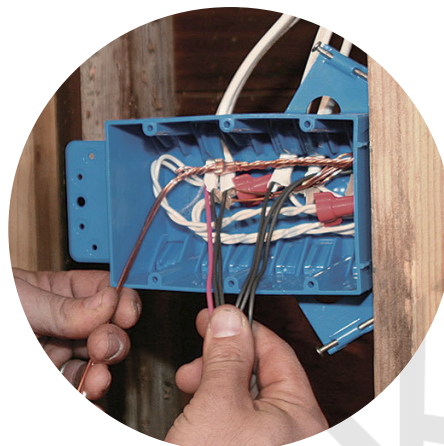

## AMERICAN PLASTIC BOX

<b>MODEL NUMBER</b>	<b>APB04NB (CPB455)</b>
<b>CUBIC CAPACITY</b>	55 Cubic Inches
<b>DESCRIPTION</b>	New Work; 4-Gang; Captive Nail and Bracket Support Mounting; For Use With Non-Metallic Sheathed Cable. With Twelve Integral Clamps
<b>MATERIAL</b>	PPO
<b>MOUNTING MEANS</b>	Captive Nails and Bracket Support
<b>PRODUCTS SIZE L×W×D</b>	7-3/5"×3-3/4"×2-3/4"
<b>OUTER BOX SIZE L×W×D(CM)</b>	50×46.5×31.5
<b>STD. CTN. QTY.</b>	30 Pcs
<b>CERTIFICATIONS</b>	ISO9001, ISO14001, ETL5010519, 2-hour fire rating
<b>COLOR</b>	Blue, Gray, Red..... Various Colors Can Be Customised

## FEATURES & BENEFITS

- Designed and listed for use with non-metallic sheathed cable in accordance with Article 314 of the National Electrical Code®, they make fast work of any residential or light commercial application.
- Non-metallic boxes feature PPO construction for easier installation, greater performance and lower installation cost.
- All PPO boxes are permissible for use with 90° C connectors.
- Wiring System Non-metallic sheathed cable.
- Various Colors Can Be Customised.
- ETL Listed and carries a 2-hour fire rating.