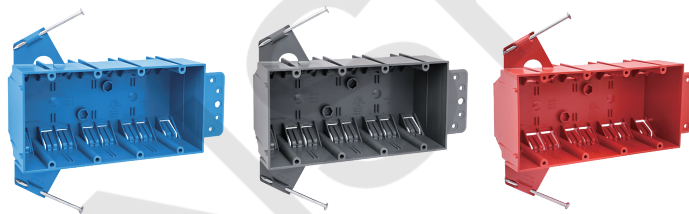

## AMERICAN PLASTIC BOX

<b>MODEL NUMBER</b>	<b>APB04NB (CPB455)</b>
<b>CUBIC CAPACITY</b>	55 Cubic Inches
<b>DESCRIPTION</b>	New Work; 4-Gang; Captive Nail and Bracket Support Mounting; For Use With Non-Metallic Sheathed Cable. With Twelve Integral Clamps
<b>MATERIAL</b>	PPO
<b>MOUNTING MEANS</b>	Captive Nails and Bracket Support
<b>PRODUCTS SIZE L×W×D</b>	7-3/5"×3-3/4"×2-3/4"
<b>OUTER BOX SIZE L×W×D(CM)</b>	50×46.5×31.5
<b>STD. CTN. QTY.</b>	30 Pcs
<b>CERTIFICATIONS</b>	ISO9001, ISO14001, ETL5010519, 2-hour fire rating
<b>COLOR</b>	Blue, Gray, Red..... Various Colors Can Be Customised

Blue

Gray

Red

Various Colors Can Be Customised

## FEATURES & BENEFITS

- Designed and listed for use with non-metallic sheathed cable in accordance with Article 314 of the National Electrical Code®, they make fast work of any residential or light commercial application.
- Non-metallic boxes feature PPO construction for easier installation, greater performance and lower installation cost.
- All PPO boxes are permissible for use with 90° C connectors.
- Wiring System Non-metallic sheathed cable.
- Various Colors Can Be Customised.
- ETL Listed and carries a 2-hour fire rating.