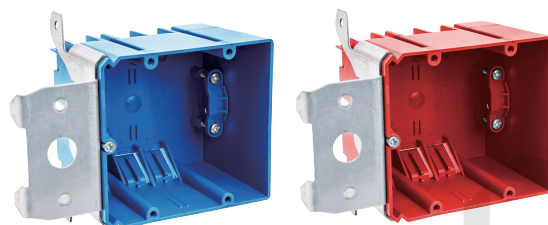

## AMERICAN PLASTIC BOX

<b>MODEL NUMBER</b>	<b>APB234N-ADJ</b>
<b>CUBIC CAPACITY</b>	34 Cubic Inches
<b>DESCRIPTION</b>	New Work; 2-Gang; Adjustable Bracket Mounting; Large 220V Knockout; For Use With Non-Metallic Sheathed Cable. With Six Integral Clamps
<b>MATERIAL</b>	PPO
<b>MOUNTING MEANS</b>	Adjustable Bracket
<b>PRODUCTS SIZE L×W×D</b>	4.00"×3.65"×3.00"
<b>OUTER BOX SIZE L×W×D(CM)</b>	51.5×36.5×32.5
<b>STD. CTN. QTY.</b>	60 Pcs
<b>CERTIFICATIONS</b>	ISO9001, ISO14001, ETL5010519, 2-hour fire rating
<b>COLOR</b>	Blue, Gray, Red, Black..... Various Colors Can Be Customised

Blue

Red

Intertek  
5010519  
2-HR-W-C

Gray

Black

Various Colors Can Be Customised

## FEATURES & BENEFITS

- Designed and listed for use with non-metallic sheathed cable in accordance with Article 314 of the National Electrical Code®, they make fast work of any residential or light commercial application.
- Non-metallic boxes feature PPO construction for easier installation, greater performance and lower installation cost.
- All PPO boxes are permissible for use with 90° C connectors.
- Wiring System Non-metallic sheathed cable.
- Various Colors Can Be Customised.
- ETL Listed and carries a 2-hour fire rating.