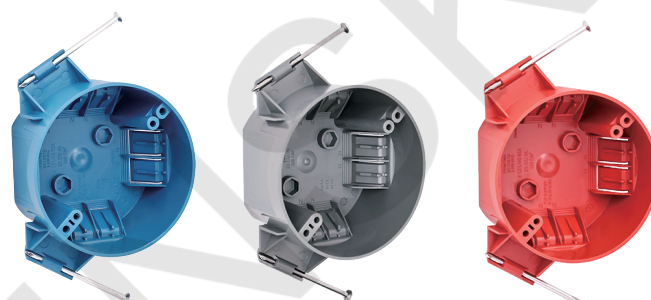

AMERICAN PLASTIC BOX

MODEL NUMBER	APB05N
CUBIC CAPACITY	20 Cubic Inches
DESCRIPTION	New Work; 20 cu in; Nail-on; Ceiling Box with Wire Clamps. With Six Integral Clamps
MATERIAL	PPO
MOUNTING MEANS	Captive Nails
PRODUCTS SIZE L×W×D	4"×4"×2-1/4"
OUTER BOX SIZE L×W×D(CM)	51×46×24
STD. CTN. QTY.	60 Pcs
CERTIFICATIONS	ISO9001, ISO14001, ETL5010519, 2-hour fire rating
COLOR	Blue, Gray, Red..... Various Colors Can Be Customised

Blue

Gray

Red

Various Colors Can Be Customised

FEATURES & BENEFITS

- Designed and listed for use with non-metallic sheathed cable in accordance with Article 314 of the National Electrical Code®, they make fast work of any residential or light commercial application.
- Non-metallic boxes feature PPO construction for easier installation, greater performance and lower installation cost.
- All PPO boxes are permissible for use with 90° C connectors.
- Wiring System Non-metallic sheathed cable.
- Various Colors Can Be Customised.
- ETL Listed and carries a 2-hour fire rating.