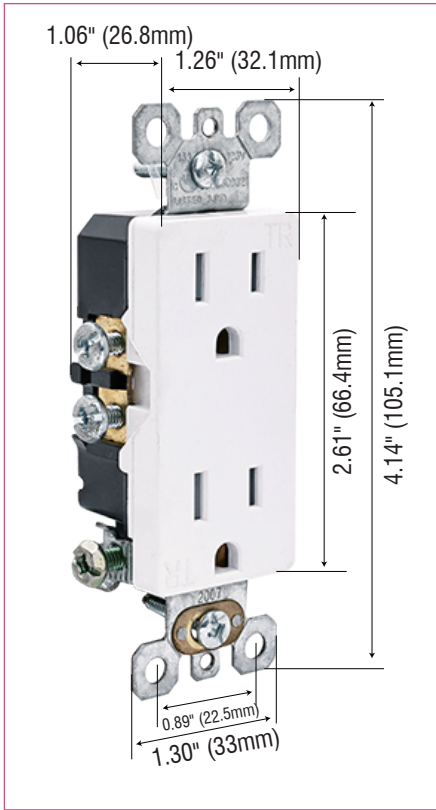

Bedrooms

Kitchens

Meeting Rooms

Shopping Mall

Washroom

Receptacles

D

Product Dimensions

Decorative Receptacle

Duplex Receptacle

Single Receptacle

D

Receptacles

Decorator Receptacles

PHOTO	MODEL	DESCRIPTION	RATING (A. V.)	FUNCTION	NEMA
	SSRE-1	Decorator Receptacle Push & Side Wire	15A 125V	Standard	 5-15R
	SSRE-1TR	Decorator Receptacle Tamper Resistant Push & Side Wire	15A 125V	TR	 5-15R
	SSRE-4	Decorator Receptacle Push & Side Wire	20A 125V	Standard	 5-20R
	SSRE-4TR	Decorator Receptacle Tamper Resistant Push & Side Wire	20A 125V	TR	 5-20R