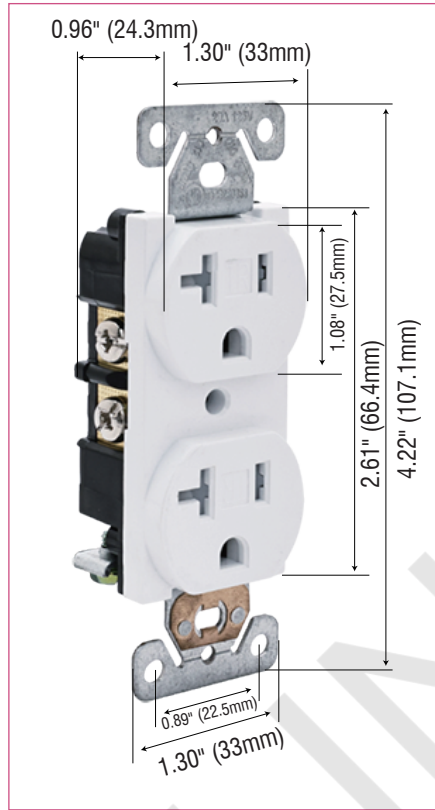

Bedrooms

Kitchens

Meeting Rooms

Shopping Mall

Washroom

Receptacles

D

Product Dimensions

Decorative Receptacle

Duplex Receptacle

Single Receptacle

D

Receptacles

Decorator Receptacles

PHOTO	MODEL	DESCRIPTION	RATING (A. V.)	FUNCTION	NEMA
	SSRE-1	Decorator Receptacle Push & Side Wire	15A 125V	Standard	 5-15R
	SSRE-1TR	Decorator Receptacle Tamper Resistant Push & Side Wire	15A 125V	TR	 5-15R
	SSRE-4	Decorator Receptacle Push & Side Wire	20A 125V	Standard	 5-20R
	SSRE-4TR	Decorator Receptacle Tamper Resistant Push & Side Wire	20A 125V	TR	 5-20R

Various Colors Can Be Customised

Receptacles

D

Duplex Receptacles

PHOTO	MODEL	DESCRIPTION	RATING (A. V.)	FUNCTION	NEMA
	SSRE-2	Duplex Receptacle Push & Side Wire	15A 125V	Standard	 5-15R
	SSRE-2TR	Duplex Receptacle Tamper Resistant Push & Side Wire	15A 125V	TR	 5-15R
	SSRE-3	Duplex Receptacle Push & Side Wire	20A 125V	Standard	 5-20R
	SSRE-3TR	Duplex Receptacle Tamper Resistant Push & Side Wire	20A 125V	TR	 5-20R
	SSRE-5TR	Duplex Receptacle Tamper Resistant Push & Side Wire	15A 125V	TR	 5-15R