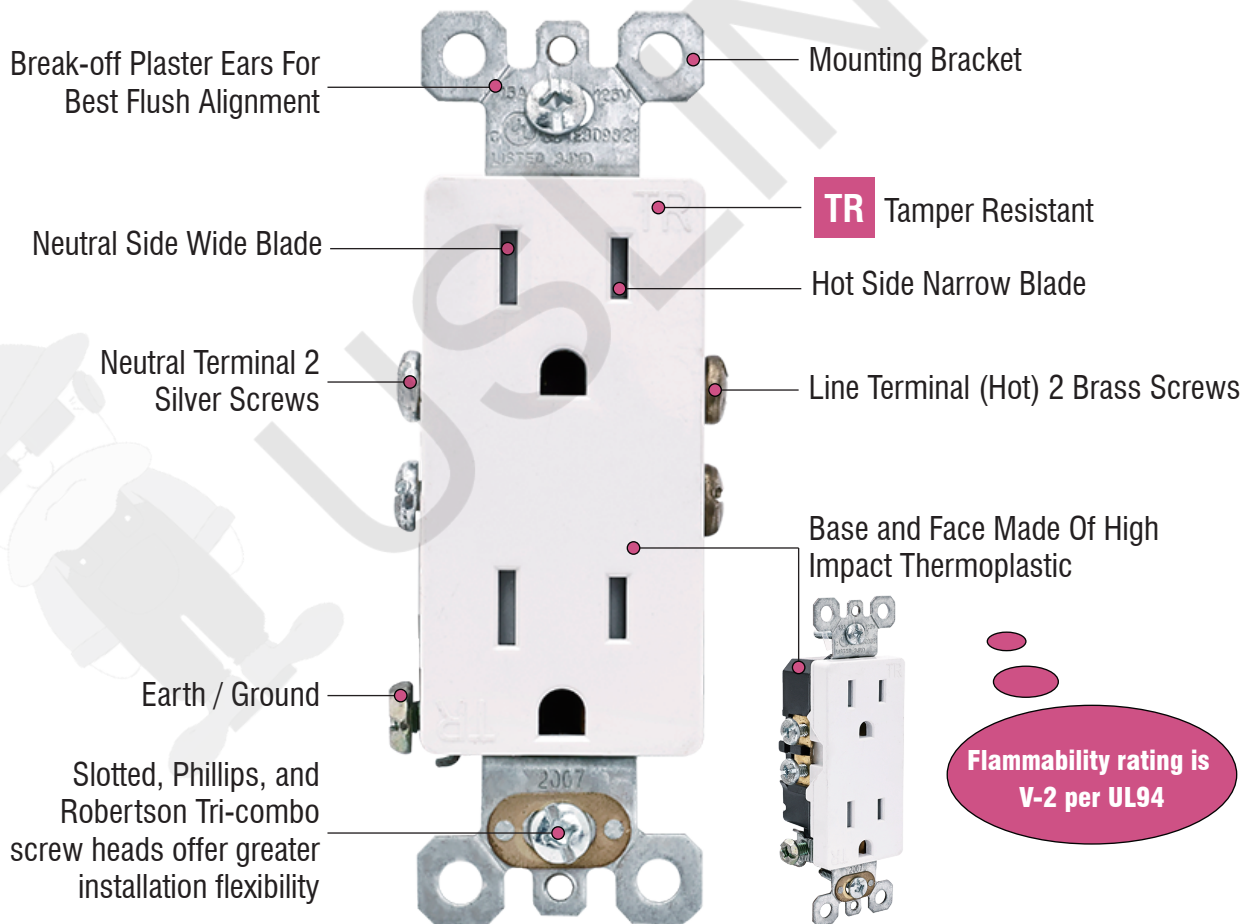

RECEPTACLES

Decorator Receptacles

Duplex Receptacles

Single Receptacles

D

Receptacles

- Decorator ReceptaclesD4
- Duplex ReceptaclesD5
- Single ReceptaclesD6

Receptacles

D

- Meet 2017 NEC requirement for tamper resistant and weather resistant.
- Available in standard duplex style or decorator style.
- Captive mounting screws.
- Back wire accepts #14 AWG solid copper wire only.
- Side and back wire accepts #12-#14 AWG solid.
- High impact-resistant thermoplastic construction.
- Flammability rating is V-2 per UL94.
- Back and side terminal wiring options for easy of installation.
- Various colors can be customised – White, Ivory, Brown, Gray, Black, Red, Orange, Almond, and Light Almond.....

Features & Benefits

D

Receptacles

TR Tamper-Resistant

Tamper-Resistant designed cover full line of the outlets, with a variety of duplex, Decorator, and specification-grade receptacles in commercial versions and in residential versions as well.

Helps keep children safe.

Helps prevent insertion of foreign objects.

Children insert objects into the socket such as screw driver, knife or copper wire can not make the TR shutter open, unless the plug insert into with both pins.