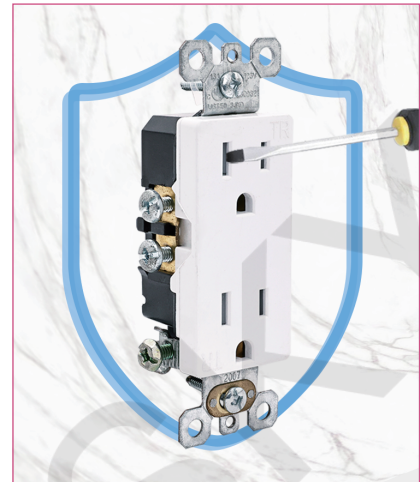

D

- Meet 2017 NEC requirement for tamper resistant and weather resistant.
- Available in standard duplex style or decorator style.
- Captive mounting screws.
- Back wire accepts #14 AWG solid copper wire only.
- Side and back wire accepts #12-#14 AWG solid.
- High impact-resistant thermoplastic construction.
- Flammability rating is V-2 per UL94.
- Back and side terminal wiring options for easy of installation.
- Various colors can be customised – White, Ivory, Brown, Gray, Black, Red, Orange, Almond, and Light Almond.....

Features & Benefits

D

Receptacles

TR Tamper-Resistant

Tamper-Resistant designed cover full line of the outlets, with a variety of duplex, Decorator, and specification-grade receptacles in commercial versions and in residential versions as well.

Helps keep children safe.

Helps prevent insertion of foreign objects.

Children insert objects into the socket such as screw driver, knife or copper wire can not make the TR shutter open, unless the plug insert into with both pins.