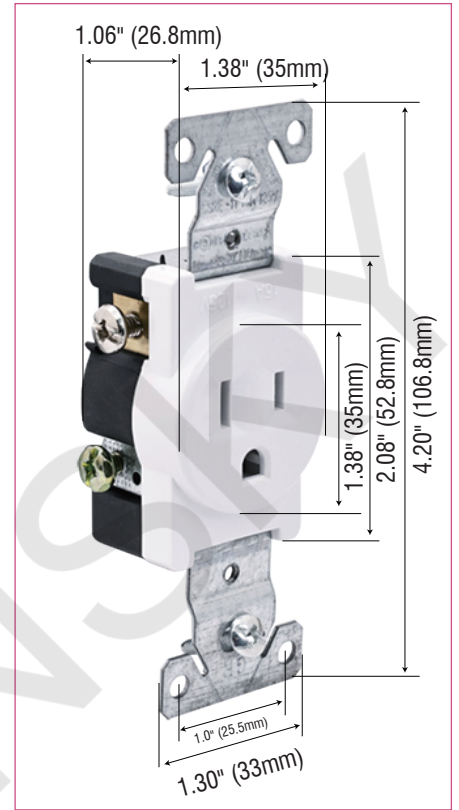

Bedrooms

Kitchens

Meeting Rooms

Shopping Mall

Washroom

Receptacles

D

Product Dimensions

Decorative Receptacle

Duplex Receptacle

Single Receptacle

D

Receptacles

Decorator Receptacles

PHOTO	MODEL	DESCRIPTION	RATING (A. V.)	FUNCTION	NEMA
	SSRE-1	Decorator Receptacle Push & Side Wire	15A 125V	Standard	 5-15R
	SSRE-1TR	Decorator Receptacle Tamper Resistant Push & Side Wire	15A 125V	TR	 5-15R
	SSRE-4	Decorator Receptacle Push & Side Wire	20A 125V	Standard	 5-20R
	SSRE-4TR	Decorator Receptacle Tamper Resistant Push & Side Wire	20A 125V	TR	 5-20R