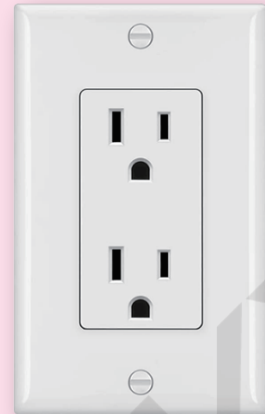

RECEPTACLES

Decorator Receptacles

Duplex Receptacles

Single Receptacles

D

Receptacles

- Decorator ReceptaclesD4
- Duplex ReceptaclesD5
- Single ReceptaclesD6

Receptacles

D

- Meet 2017 NEC requirement for tamper resistant and weather resistant.
- Available in standard duplex style or decorator style.
- Captive mounting screws.
- Back wire accepts #14 AWG solid copper wire only.
- Side and back wire accepts #12-#14 AWG solid.
- High impact-resistant thermoplastic construction.
- Flammability rating is V-2 per UL94.
- Back and side terminal wiring options for easy of installation.
- Various colors can be customised – White, Ivory, Brown, Gray, Black, Red, Orange, Almond, and Light Almond.....