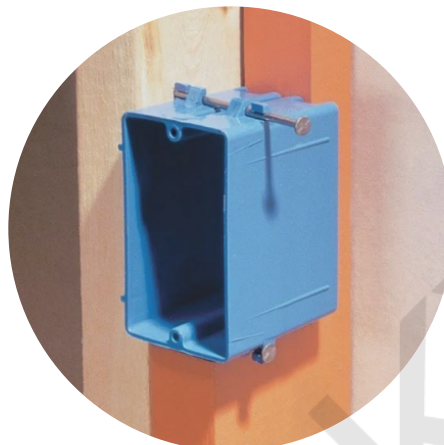

## AMERICAN PLASTIC BOX

<b>MODEL NUMBER</b>	<b>APB118N</b>
<b>CUBIC CAPACITY</b>	18 Cubic Inches
<b>DESCRIPTION</b>	New Work; 1-Gang; Captive Nail Mounting; For Use With Non-Metallic Sheathed Cable. With Four Knockouts
<b>MATERIAL</b>	PPO
<b>MOUNTING MEANS</b>	Captive Nails
<b>PRODUCTS SIZE L×W×D</b>	2-1/4"×3-3/4"×2-7/8"
<b>OUTER BOX SIZE L×W×D(CM)</b>	54×37.5×24
<b>STD. CTN. QTY.</b>	100 Pcs
<b>CERTIFICATIONS</b>	ISO9001, ISO14001, ETL5010519, 2-hour fire rating
<b>COLOR</b>	Blue, Gray, Red..... Various Colors Can Be Customised

Blue

Gray

Red

Various Colors Can Be Customised

## FEATURES & BENEFITS

- Designed and listed for use with non-metallic sheathed cable in accordance with Article 314 of the National Electrical Code®, they make fast work of any residential or light commercial application.
- Non-metallic boxes feature PPO construction for easier installation, greater performance and lower installation cost.
- All PPO boxes are permissible for use with 90° C connectors.
- Wiring System Non-metallic sheathed cable.
- Various Colors Can Be Customised.
- ETL Listed and carries a 2-hour fire rating.