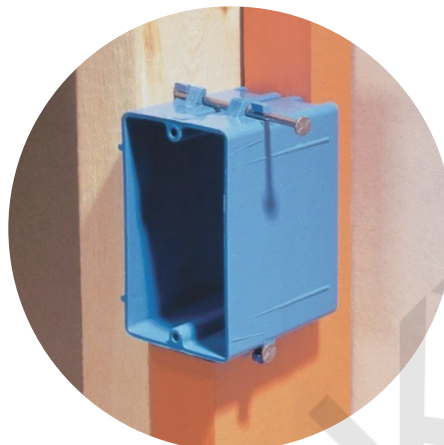

AMERICAN PLASTIC BOX

MODEL NUMBER	APB123N
CUBIC CAPACITY	23 Cubic Inches
DESCRIPTION	New Work; 1-Gang; Captive Nail Mounting; For Use With Non-Metallic Sheathed Cable. With Four Knockouts
MATERIAL	PPO
MOUNTING MEANS	Captive Nails
PRODUCTS SIZE L×W×D	2-1/4"×3-3/4"×3-1/2"
OUTER BOX SIZE L×W×D(CM)	54×37×29.5
STD. CTN. QTY.	100 Pcs
CERTIFICATIONS	ISO9001, ISO14001, ETL5010519, 2-hour fire rating
COLOR	Blue, Gray, Red..... Various Colors Can Be Customised

Blue

Gray

Red

Various Colors Can Be Customised

FEATURES & BENEFITS

- Designed and listed for use with non-metallic sheathed cable in accordance with Article 314 of the National Electrical Code®, they make fast work of any residential or light commercial application.
- Non-metallic boxes feature PPO construction for easier installation, greater performance and lower installation cost.
- All PPO boxes are permissible for use with 90° C connectors.
- Wiring System Non-metallic sheathed cable.
- Various Colors Can Be Customised.
- ETL Listed and carries a 2-hour fire rating.