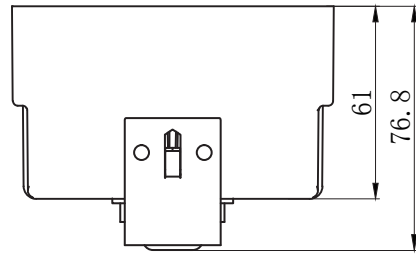

受控文件

Note:

1. Includes an adjustable bar hanger 16"-24".
2. The material is BMC.

General Notes	Model Item No.	FG06N	Date	2022/01/25
<p>1. ALL DIMENSIONS ARE FOR REFERENCE ONLY.</p> <p>2. DIMENSIONS IN BRACKETS () ARE IN METRIC UNITS.</p>	<p>Description</p>	<p>This 4 in. Round 22.5 cu. in. Outlet Box is designed for New Work applications. This premium box features fiberglass construction, is ETL listed and carries a 2- hour fire rating. Includes an adjustable bar hanger 16 in. - 24 in.</p>		