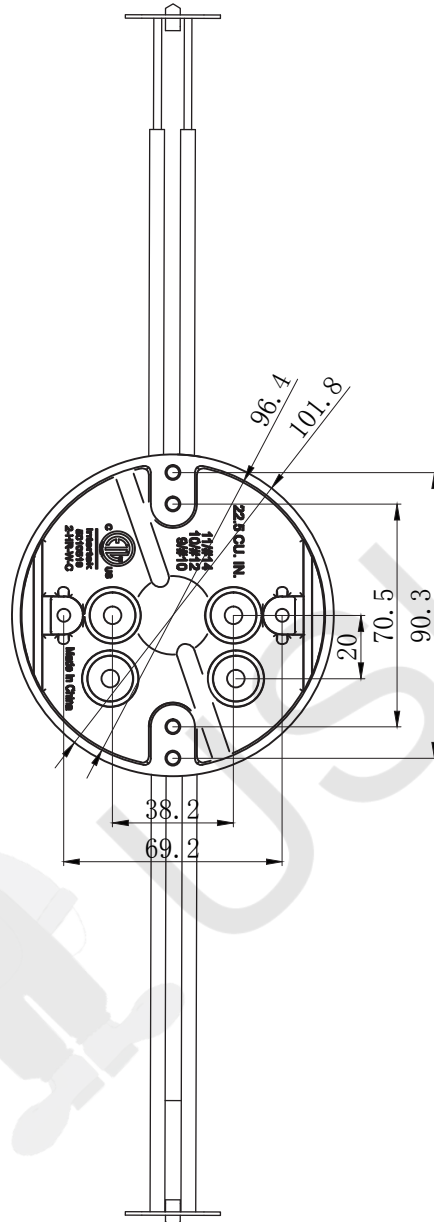

受控文件

Note:

1. Includes an adjustable bar hanger 16"-24".
2. The material is BMC.

General Notes	Model Item No.	FG06N	Date	2022/01/25
<p>1. ALL DIMENSIONS ARE FOR REFERENCE ONLY.</p> <p>2. DIMENSIONS IN BRACKETS () ARE IN METRIC UNITS.</p>	<p>Description</p>	<p>This 4 in. Round 22.5 cu. in. Outlet Box is designed for New Work applications. This premium box features fiberglass construction, is ETL listed and carries a 2- hour fire rating. Includes an adjustable bar hanger 16 in. - 24 in.</p>		