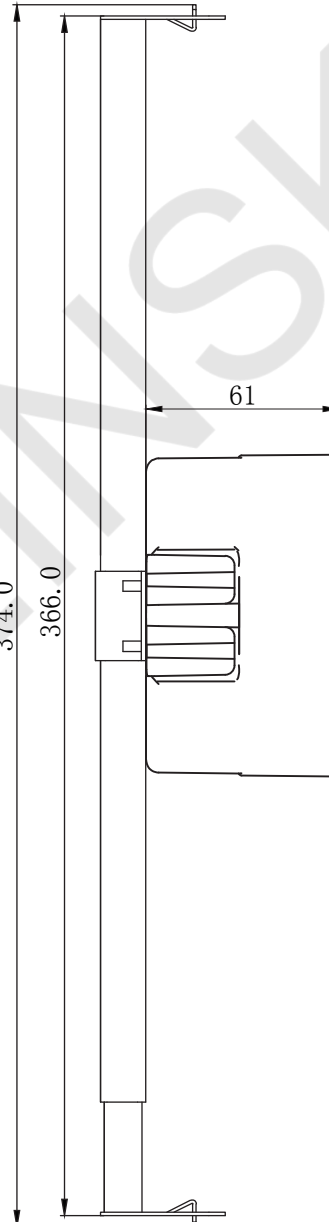

受控文件

Note:

1. Includes an adjustable bar hanger 16"-24".
2. The material is BMC.

General Notes	Model Item No.	FG06N	Date	2022/01/25
<p>1. ALL DIMENSIONS ARE FOR REFERENCE ONLY.</p> <p>2. DIMENSIONS IN BRACKETS () ARE IN METRIC UNITS.</p>	<p>Description</p>	<p>This 4 in. Round 22.5 cu. in. Outlet Box is designed for New Work applications. This premium box features fiberglass construction, is ETL listed and carries a 2- hour fire rating. Includes an adjustable bar hanger 16 in. - 24 in.</p>		