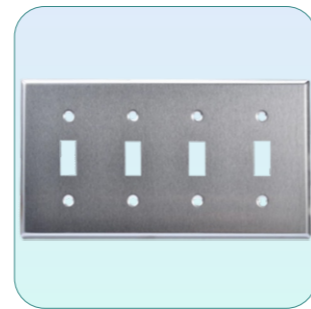

Stainless Steel Wall Plate

1、Blank SS Wall Plate

WB-01SS
300 pcs in a carton

WB-02SS
200 pcs in carton

WB-03SS
100pcs in a carton

WB-04SS
100pcs in a carton

2、Toggle Switch SS Wall Plate

WTS-01SS
300pcs in a carton

WTS-02SS
200pcs in a carton

WTS-03SS
100pcs in a carton

WTS-04SS
100pcs in a carton

3、Decorator SS Wall Plate

WDR-01SS
300pcs in a carton

WDR-02SS
200pcs in a carton

WDR-03SS
100pcs in a carton

WDR-04SS
100pcs in a carton

Stainless Steel Wall Plate

4、Receptacle Switch SS Wall Plate

WDG-01SS
300 pcs in a carton

WDG-02SS
200 pcs in carton

WDG-03SS
100pcs in a carton

WDG-04SS
100pcs in a carton

WSR-01SS
300pcs in a carton

WDT-02SS
200pcs in a carton