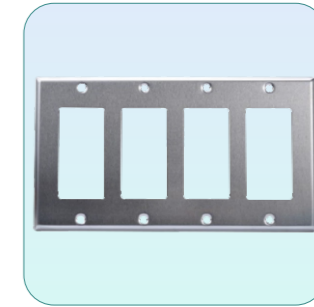

Stainless Steel Wall Plate

1、Blank SS Wall Plate

WB-01SS
300 pcs in a carton

WB-02SS
200 pcs in carton

WB-03SS
100pcs in a carton

WB-04SS
100pcs in a carton

2、Toggle Switch SS Wall Plate

WTS-01SS
300pcs in a carton

Stainless Steel Wall Plate

4、Receptacle Switch SS Wall Plate

WDG-01SS
300 pcs in a carton

WDG-02SS
200 pcs in carton

WDG-03SS
100pcs in a carton

WDG-04SS
100pcs in a carton

WSR-01SS
300pcs in a carton

WDT-02SS
200pcs in a carton